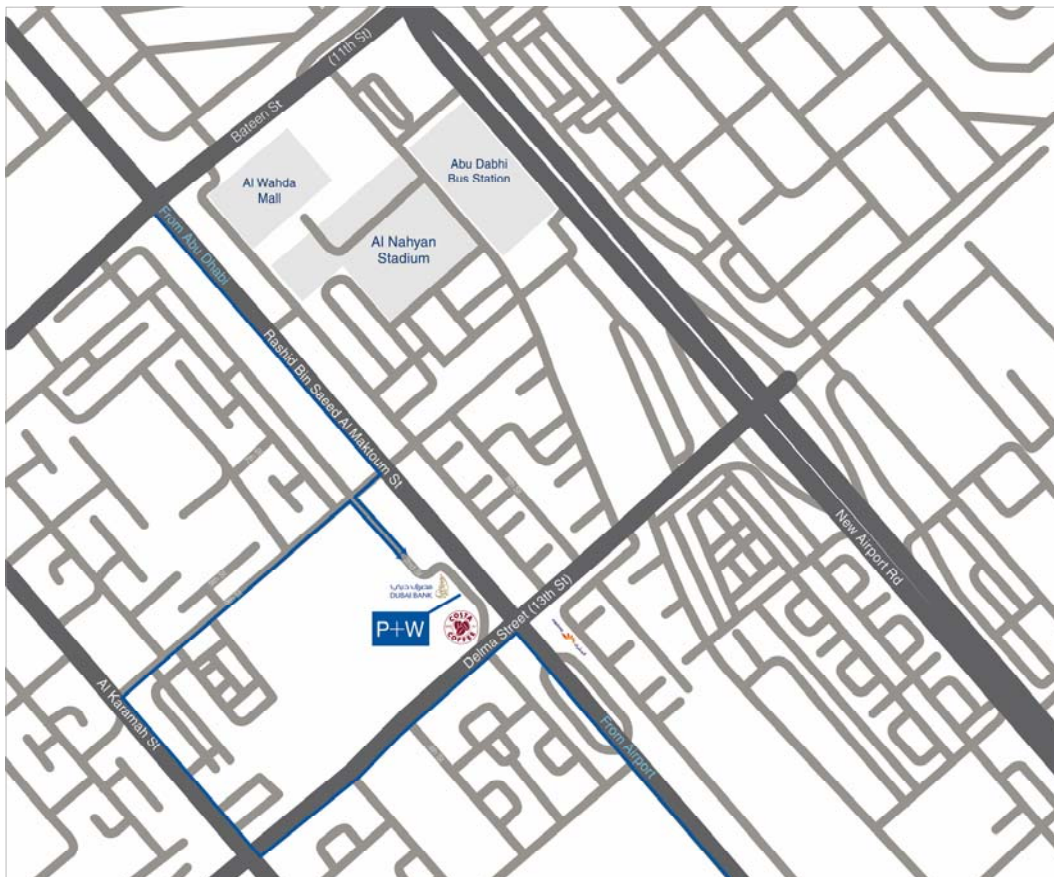

London Head Office

5 Carlson Court
116 Putney Bridge Road
London
SW15 2NQ

Tel: +44 (0)20 8874 1311
Fax: +44 (0)20 8874 2584
Email: info@pascalls.co.uk

Closest Tube Station:
East Putney Underground
Station or Putney Bridge
Underground Station,
both on the District Line

Closest Train Station:
Putney Station (Waterloo line)

Abu Dhabi Office

Suite 1201
Al Niyadi Building
Airport Road
PO Box 93834
Abu Dhabi
UAE

Our office is located at the
corner of 13th and Airport
Road Dubai Bank Building;
12th floor suite 1.
By Car: Please follow the
directions in blue as shown
on the map. You can gain
access from the rear of the
building opposite side of
Airport Road.