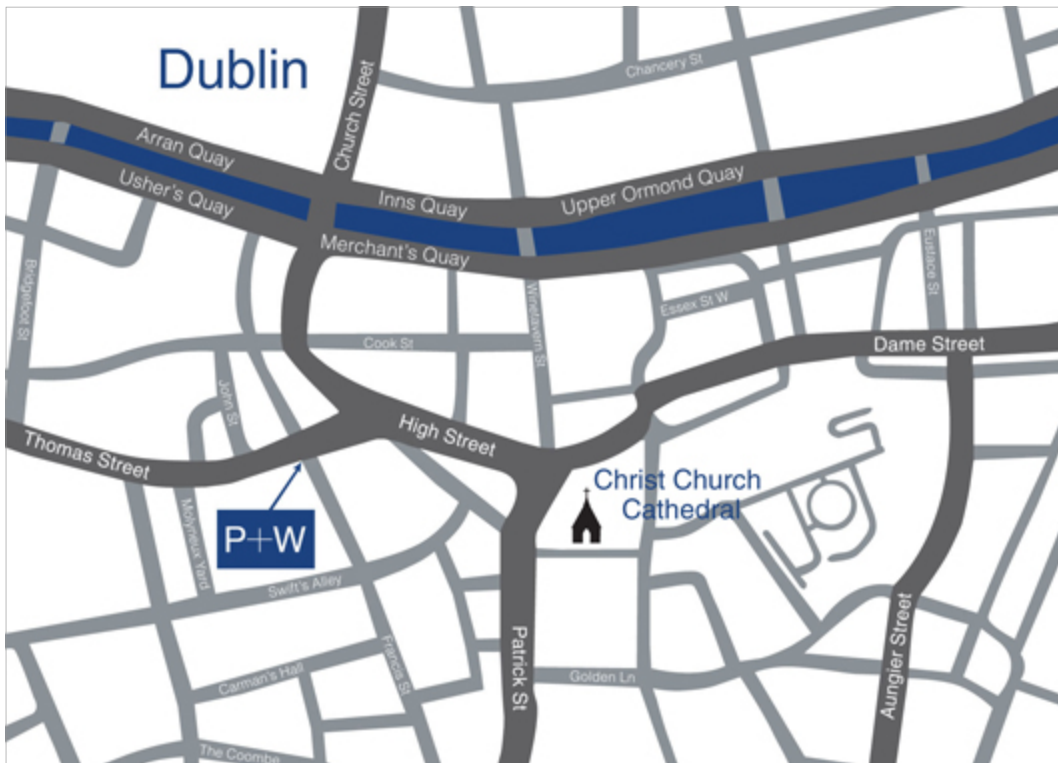

Dublin Office

149 Francis Street
Dublin 8
Ireland

Tel: +353 (0)1 4734624
Fax: + 353 (0)1 4538073